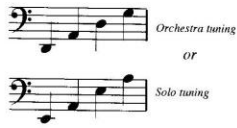

Double Bass *

Sonata 1963

for Double Bass and Piano

Frank Proto

1. **Slow and Peaceful** ♩ = 96
espr. poco rubato

2. **Moderate 4 - Swing** ♩ = 170

* Orchestra or Solo

www.hickeys.com